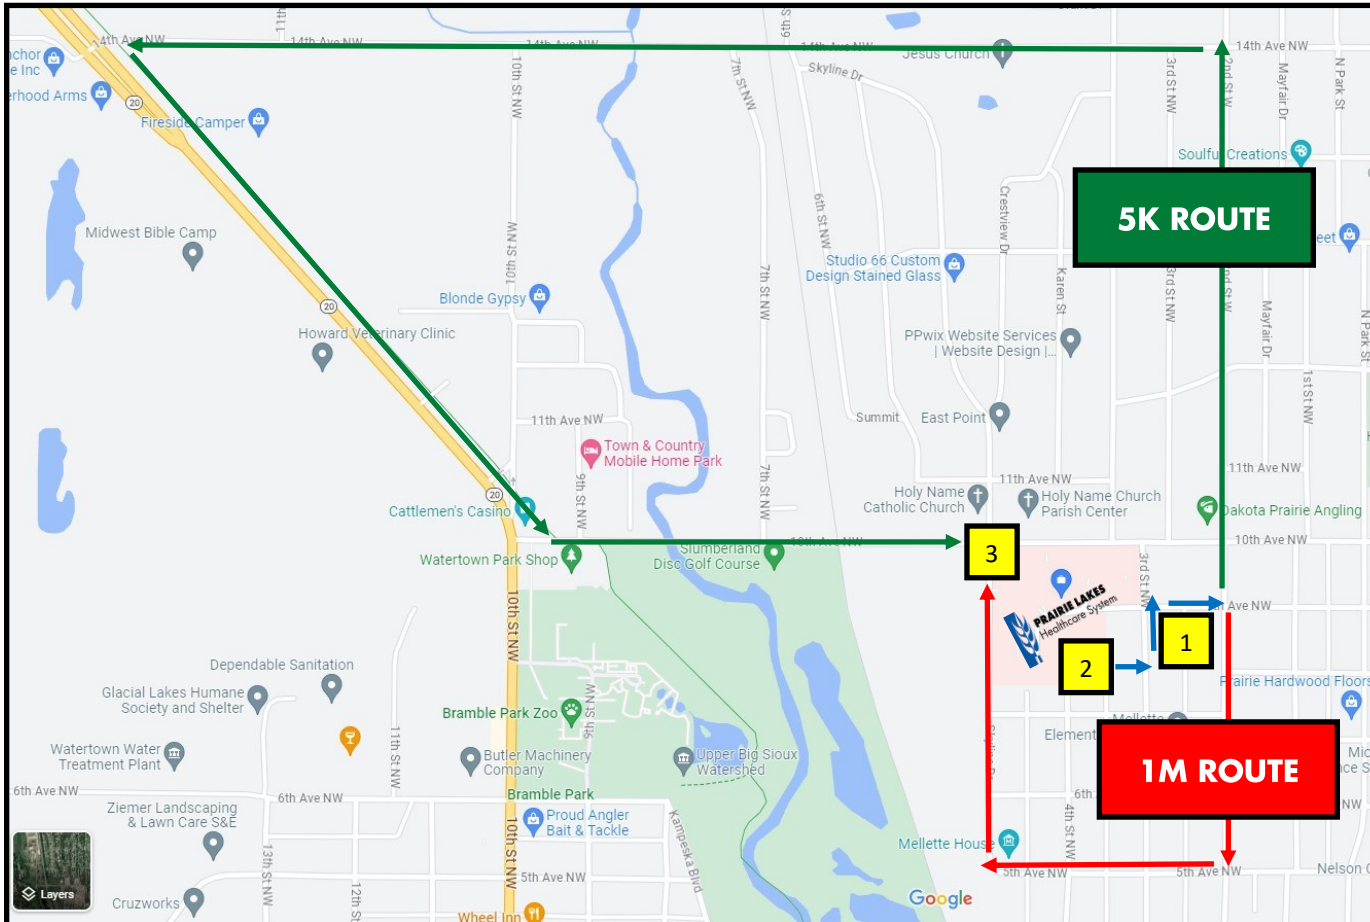

2025 Hospital Hill Run Route Map

Map Legend:

- 1 Caring Club House—Race Check-in/Walk-Up Registration
- 2 Race Start—In front of the Prairie Lakes Specialty Clinic
- 3 Race Finish—Top of St. Anne’s Hill

5K ROUTE
1M ROUTE
BOTH ROUTES

Spectators are welcome to join us along the route and cheer on runners/ walkers.

- Please keep dogs on a leash
- Remain on the sidewalk
- Share any photos using the hashtags #hr2025 and #hospitalhillrun2025